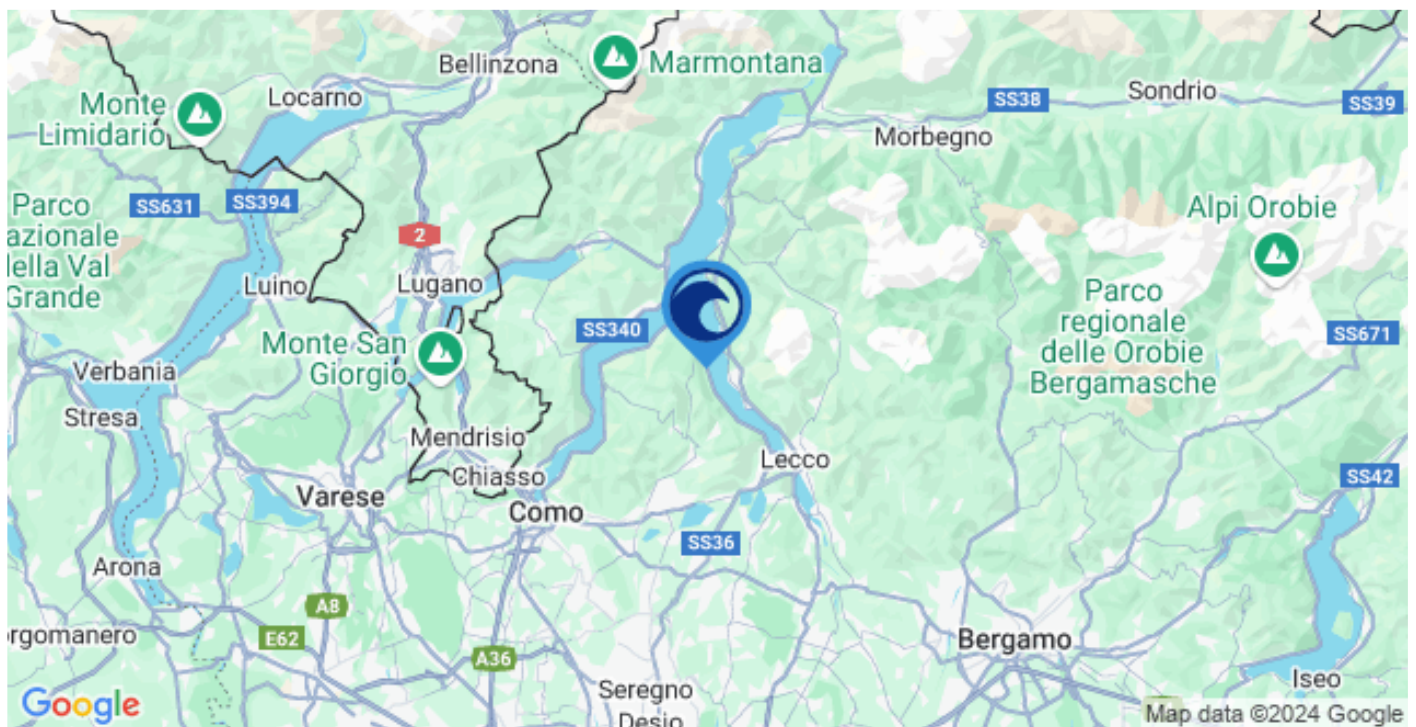

Location

Villa Bellevue is an exclusive location in the heart of Lake Como, located in "Vassena", a little village near Bellagio.

Villa Bellevue is the perfect base for those wishing to explore the Lake Como area, as the main Lombard towns and cities of Como, Milan, Lecco and Bergamo are less than 90 minutes' drive away, as is the beautiful Swiss lakeside town of Lugano.

Privacy is paramount here, with his private garden and private boathouse.

POSITION

Bellagio, Como Lake, Italy

AIRPORT

International Malpensa Airport: 80 Km

DISTANCES FROM MAIN LOCATIONS

Bellagio: 10 min, Lecco: 20 min, Milano: 1 hour

DISTANCE FROM THE SEA/LAKE

On the lake